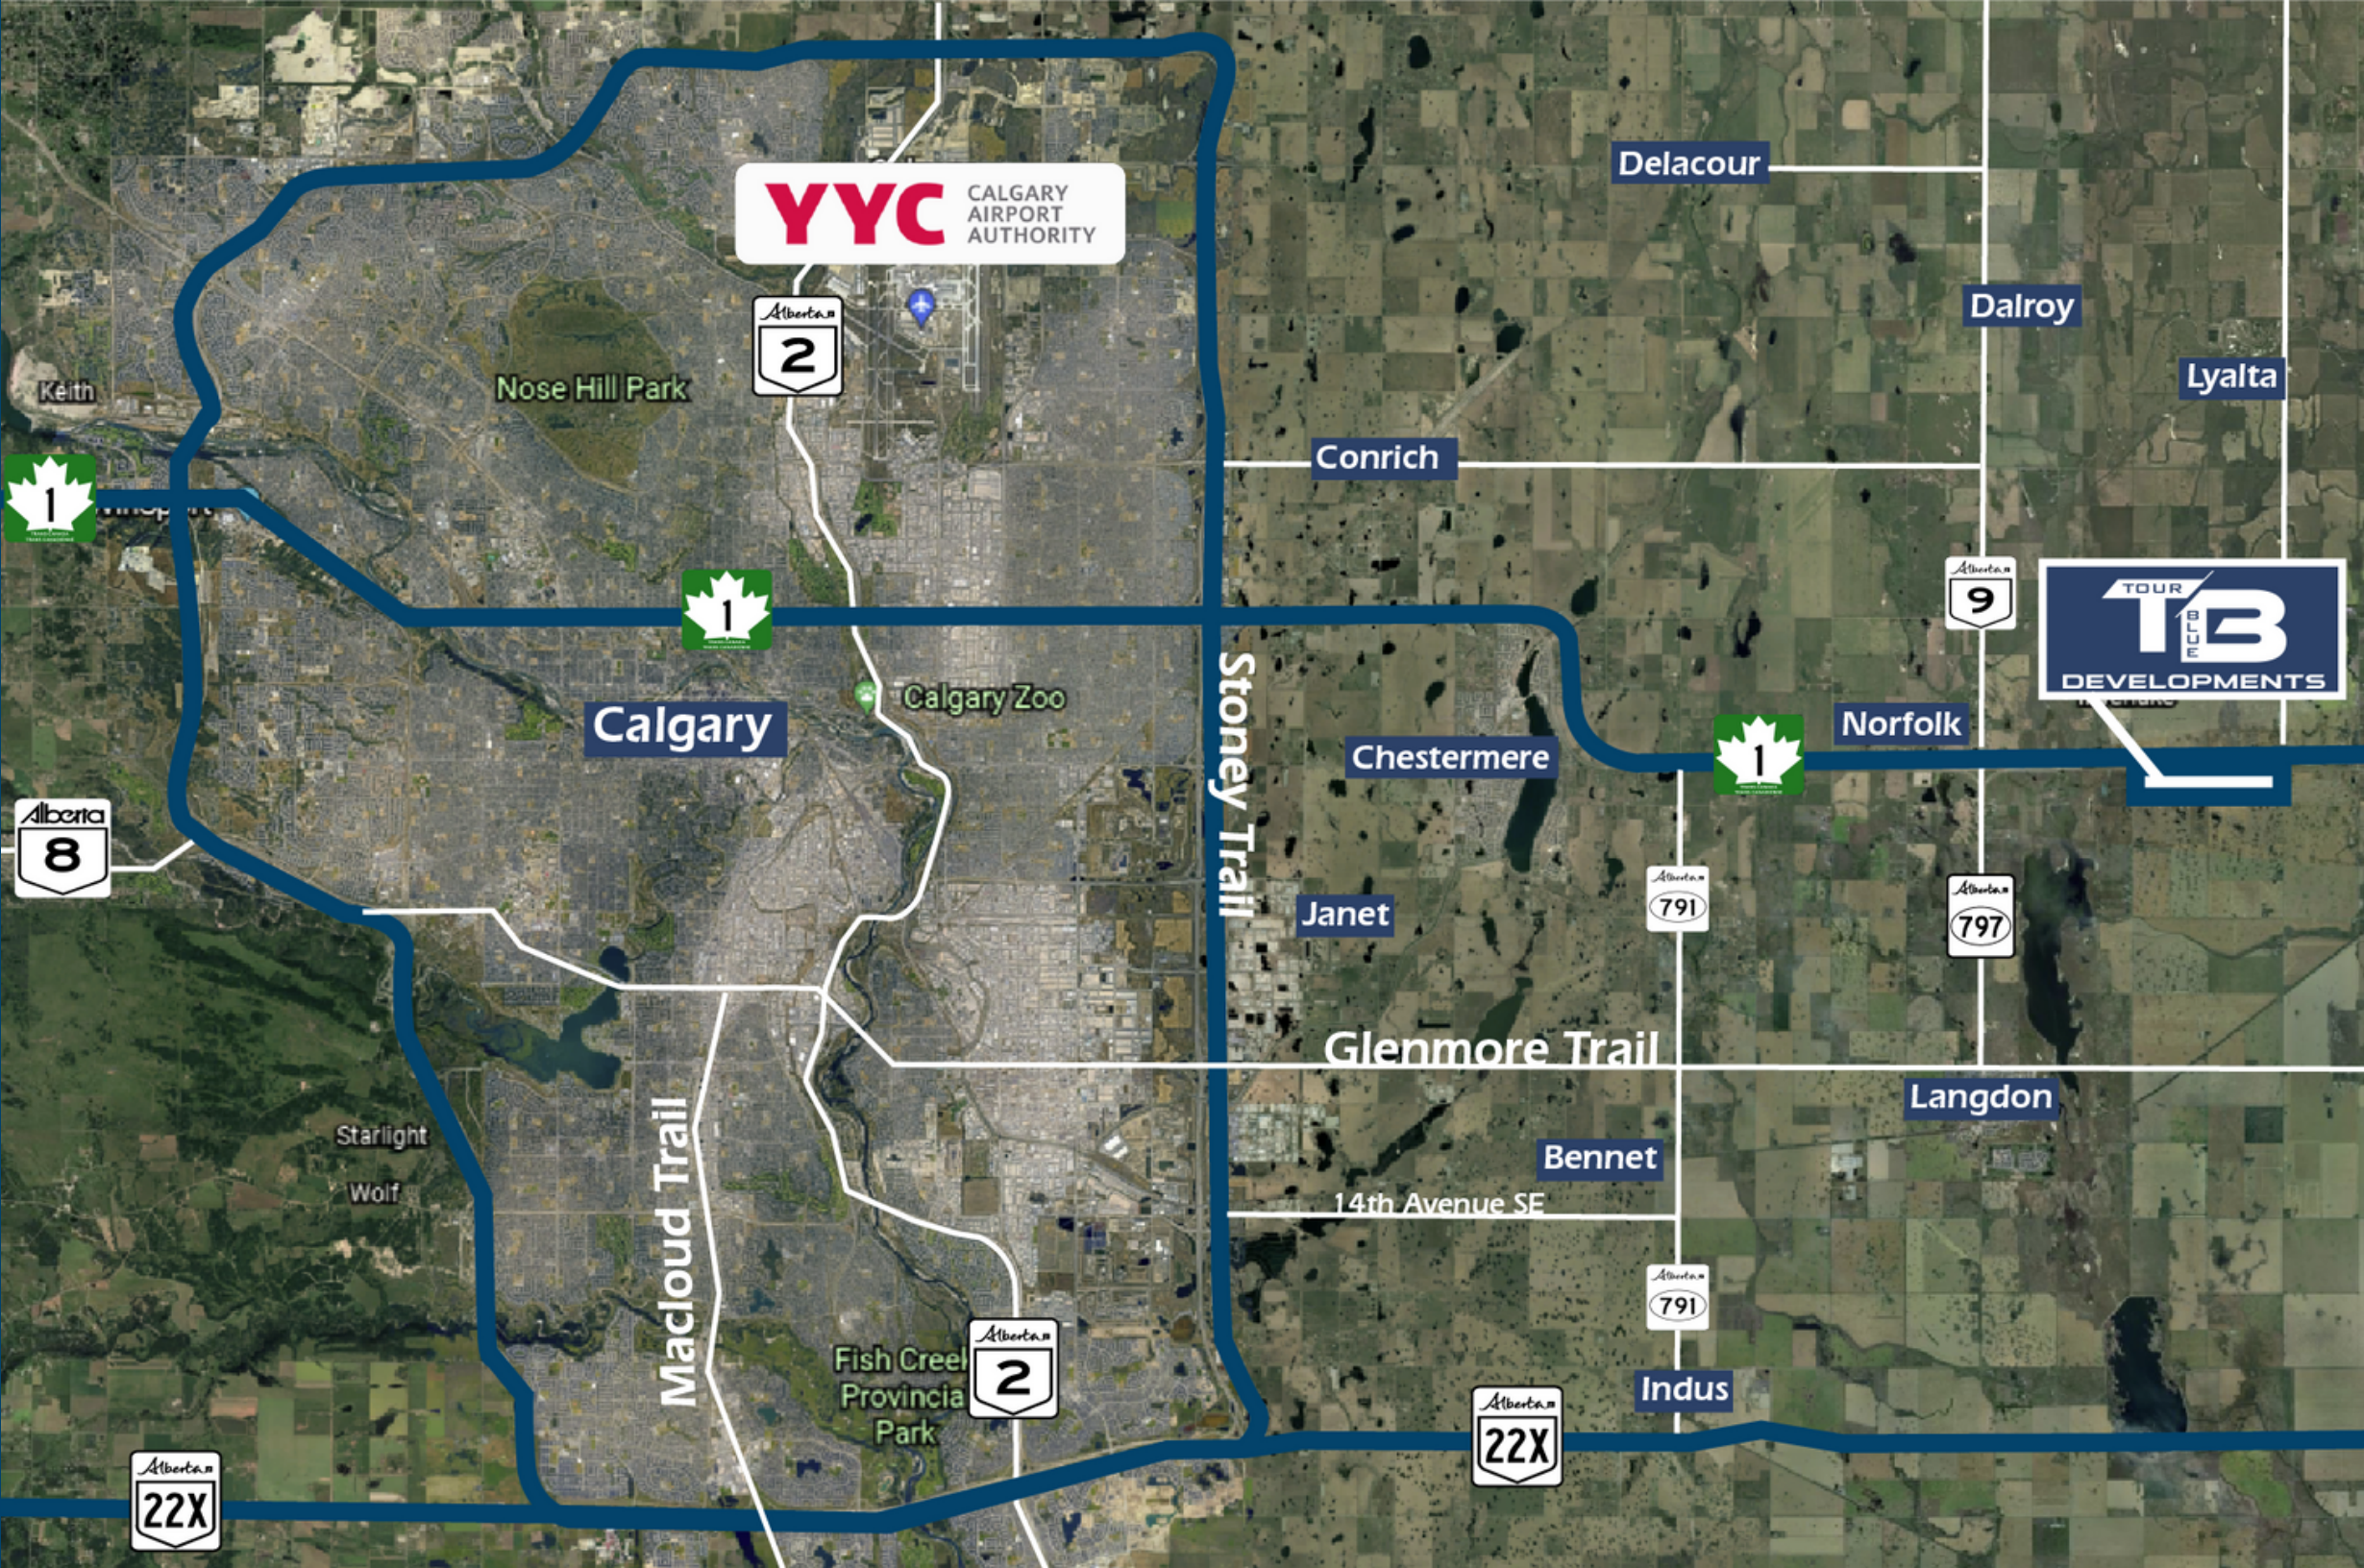

TOUR BLUE DEVELOPMENTS

YYC CALGARY AIRPORT AUTHORITY

Calgary

Calgary Zoo

Stoney Trail

Chestermere

Janet

Glenmore Trail

Bennet

14th Avenue SE

Indus

Norfolk

Dalroy

Lyalta

Langdon

Starlight

Wolf

Macloud Trail

Fish Creeel Provincia Park